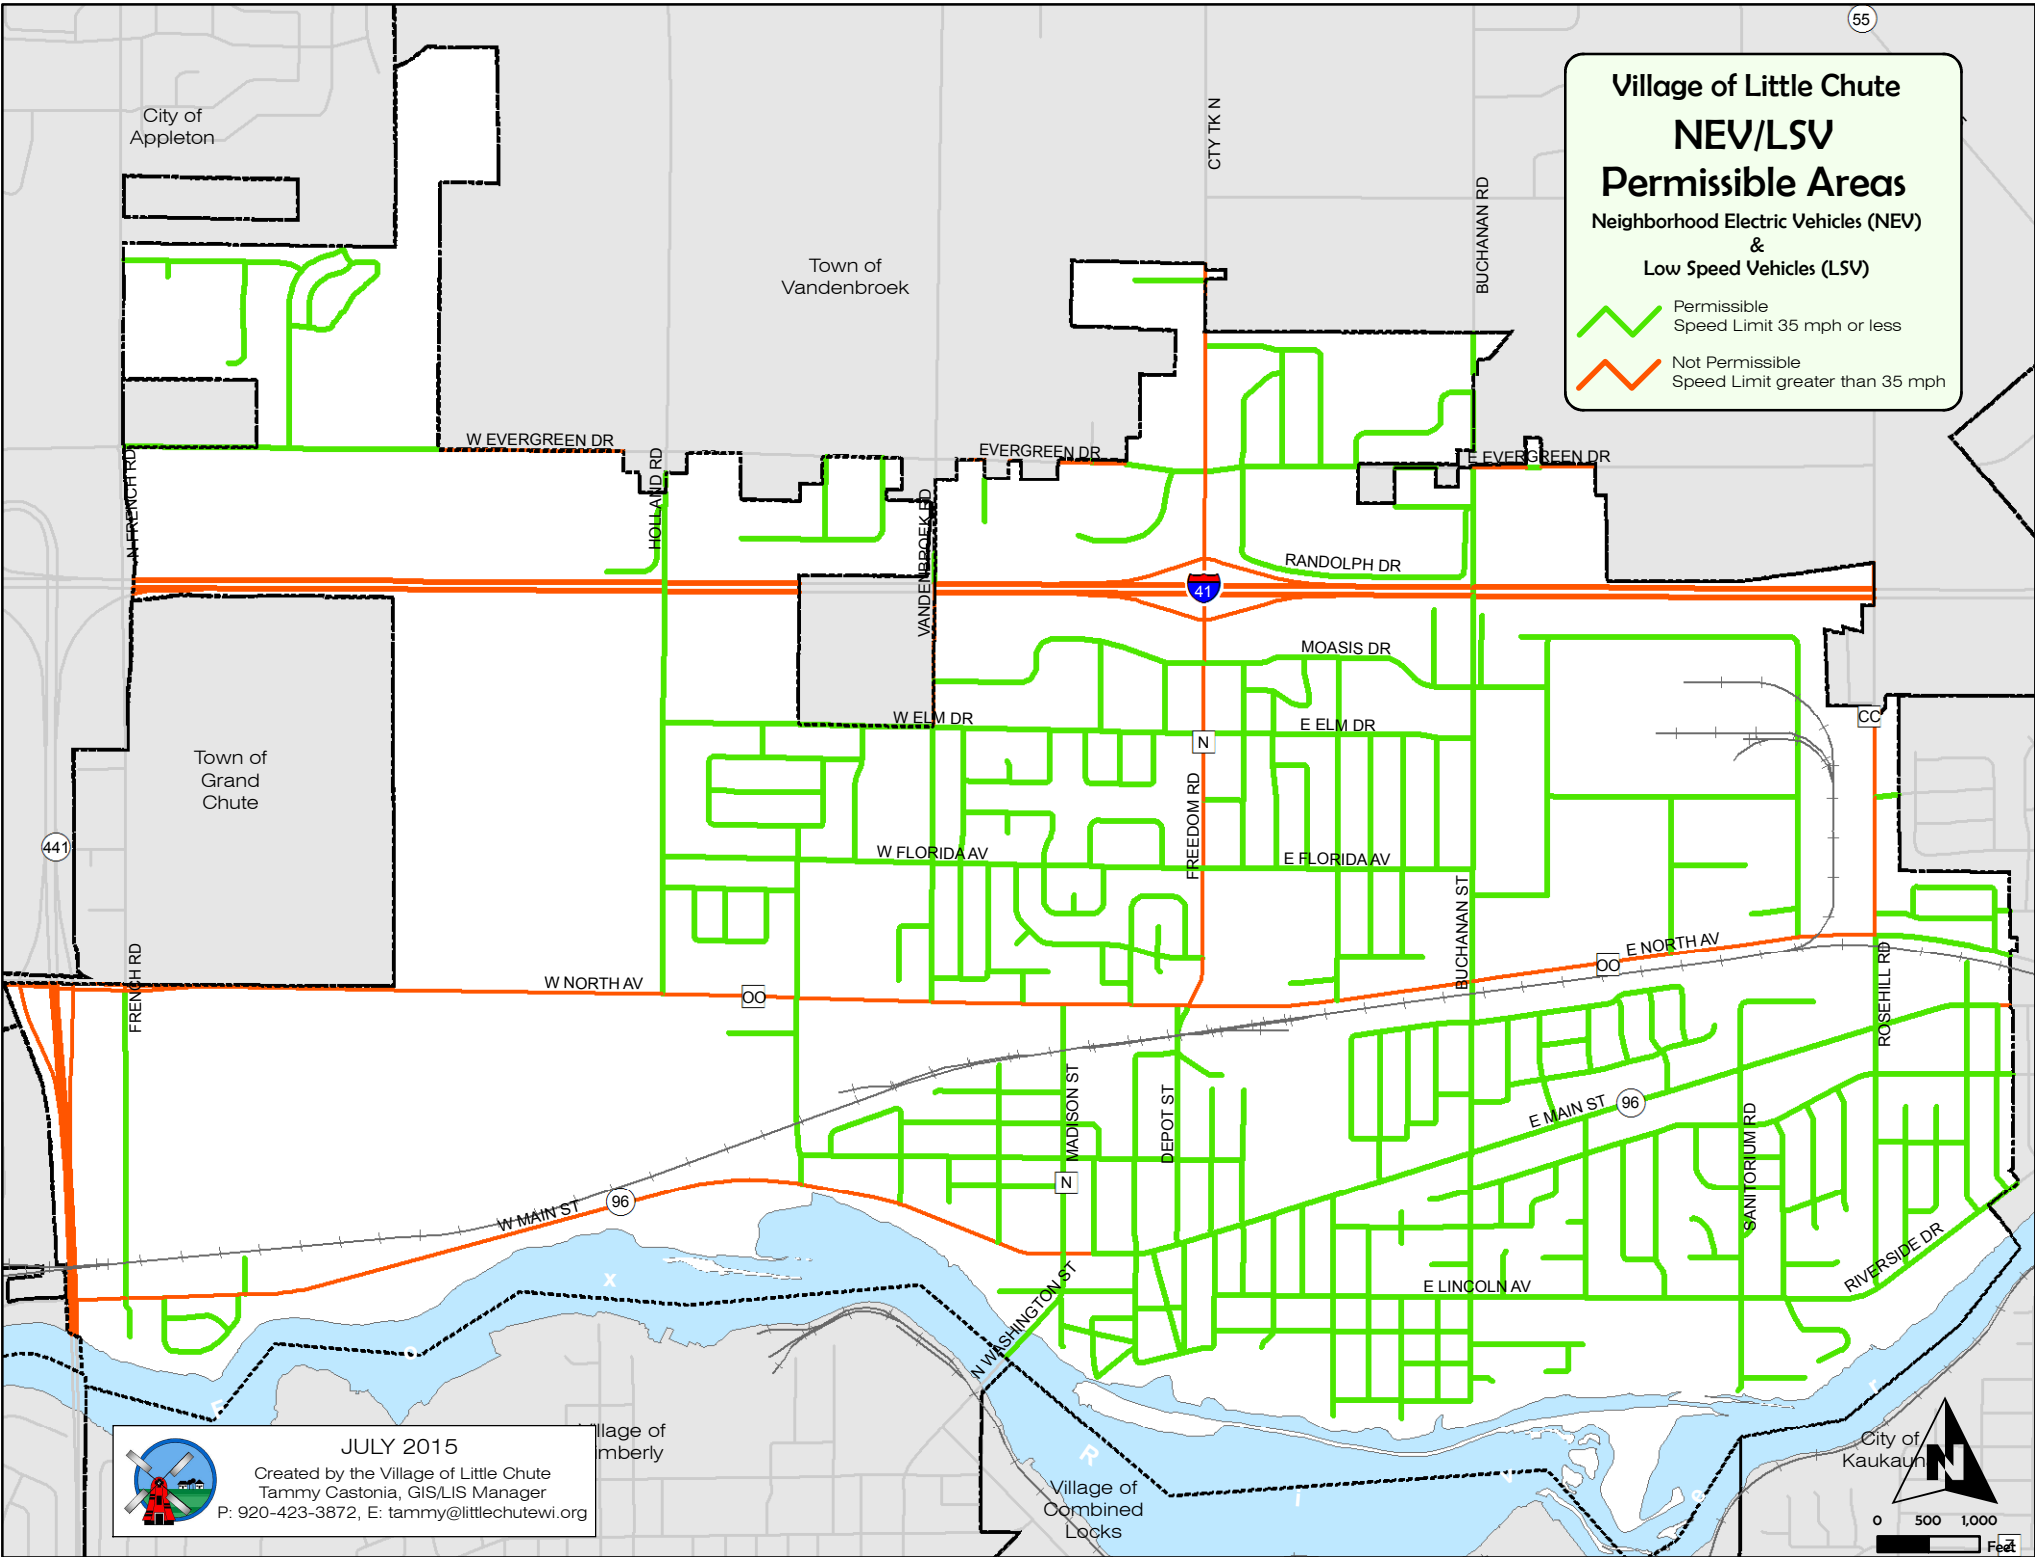

Village of Little Chute
NEV/LSV
Permissible Areas
 Neighborhood Electric Vehicles (NEV)
 &
 Low Speed Vehicles (LSV)

-  Permissible
Speed Limit 35 mph or less
-  Not Permissible
Speed Limit greater than 35 mph