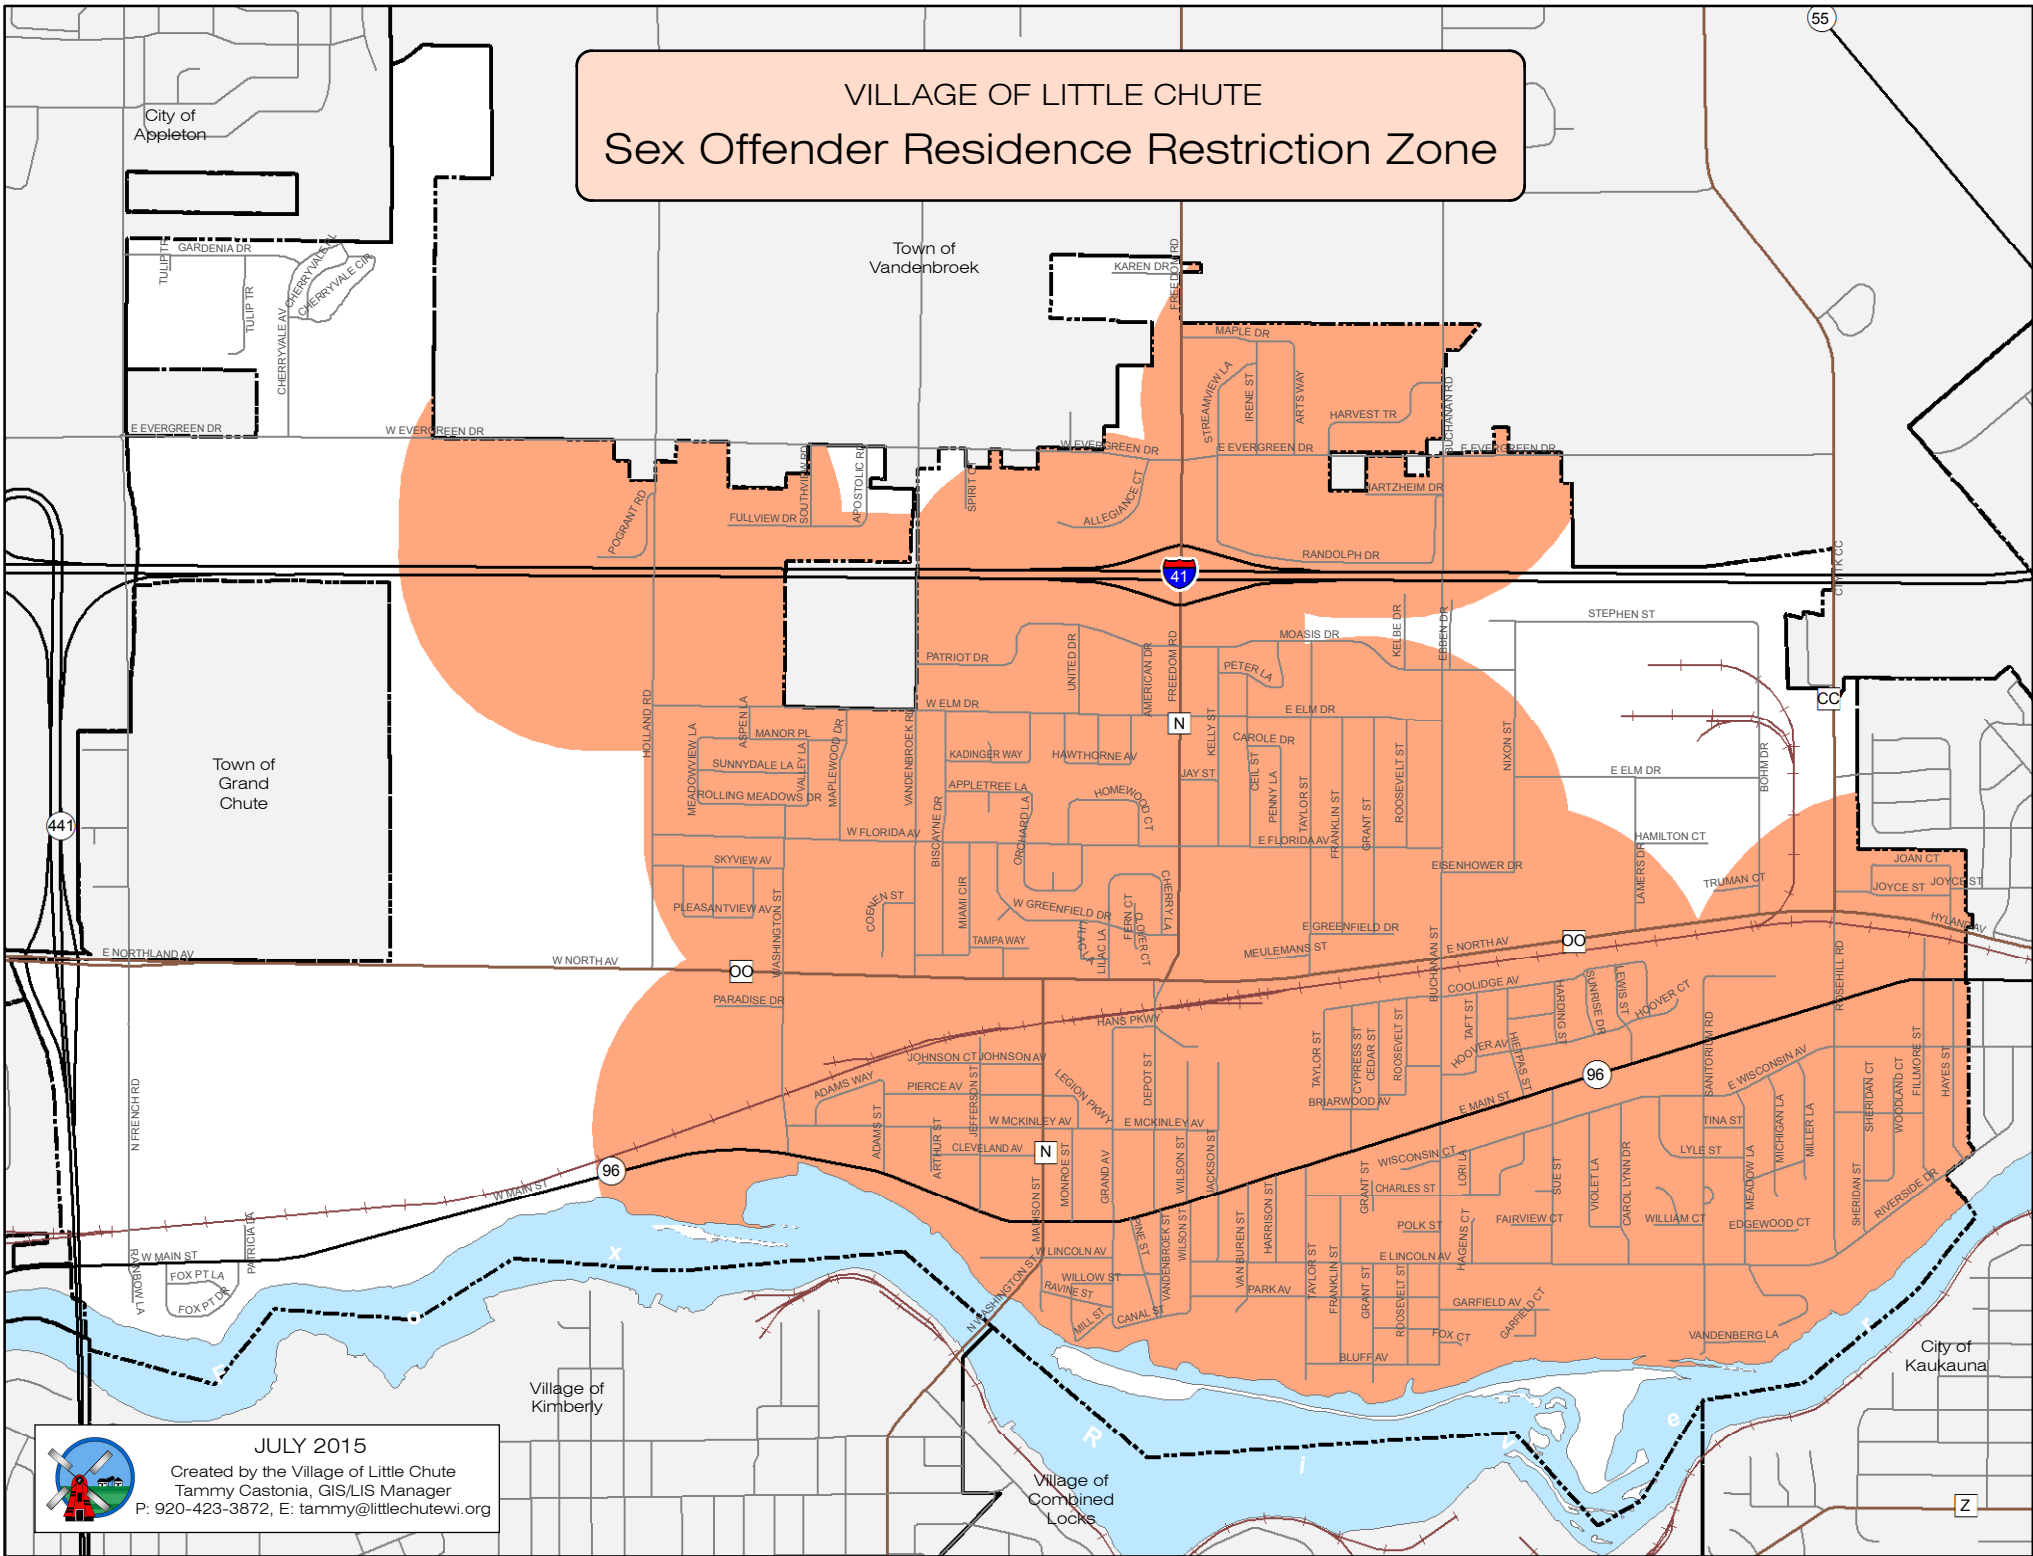

VILLAGE OF LITTLE CHUTE Sex Offender Residence Restriction Zone

44

55

41

CC

CC

96

96

Z

JULY 2015

Created by the Village of Little Chute
Tammy Castonia, GIS/LIS Manager
P: 920-423-3872, E: tammy@littlechutewi.org

Village of
Combined
Locks

City of
Appleton

Town of
Vandebroek

Town of
Grand
Chute

City of
Kaukauna

Village of
Kimberly