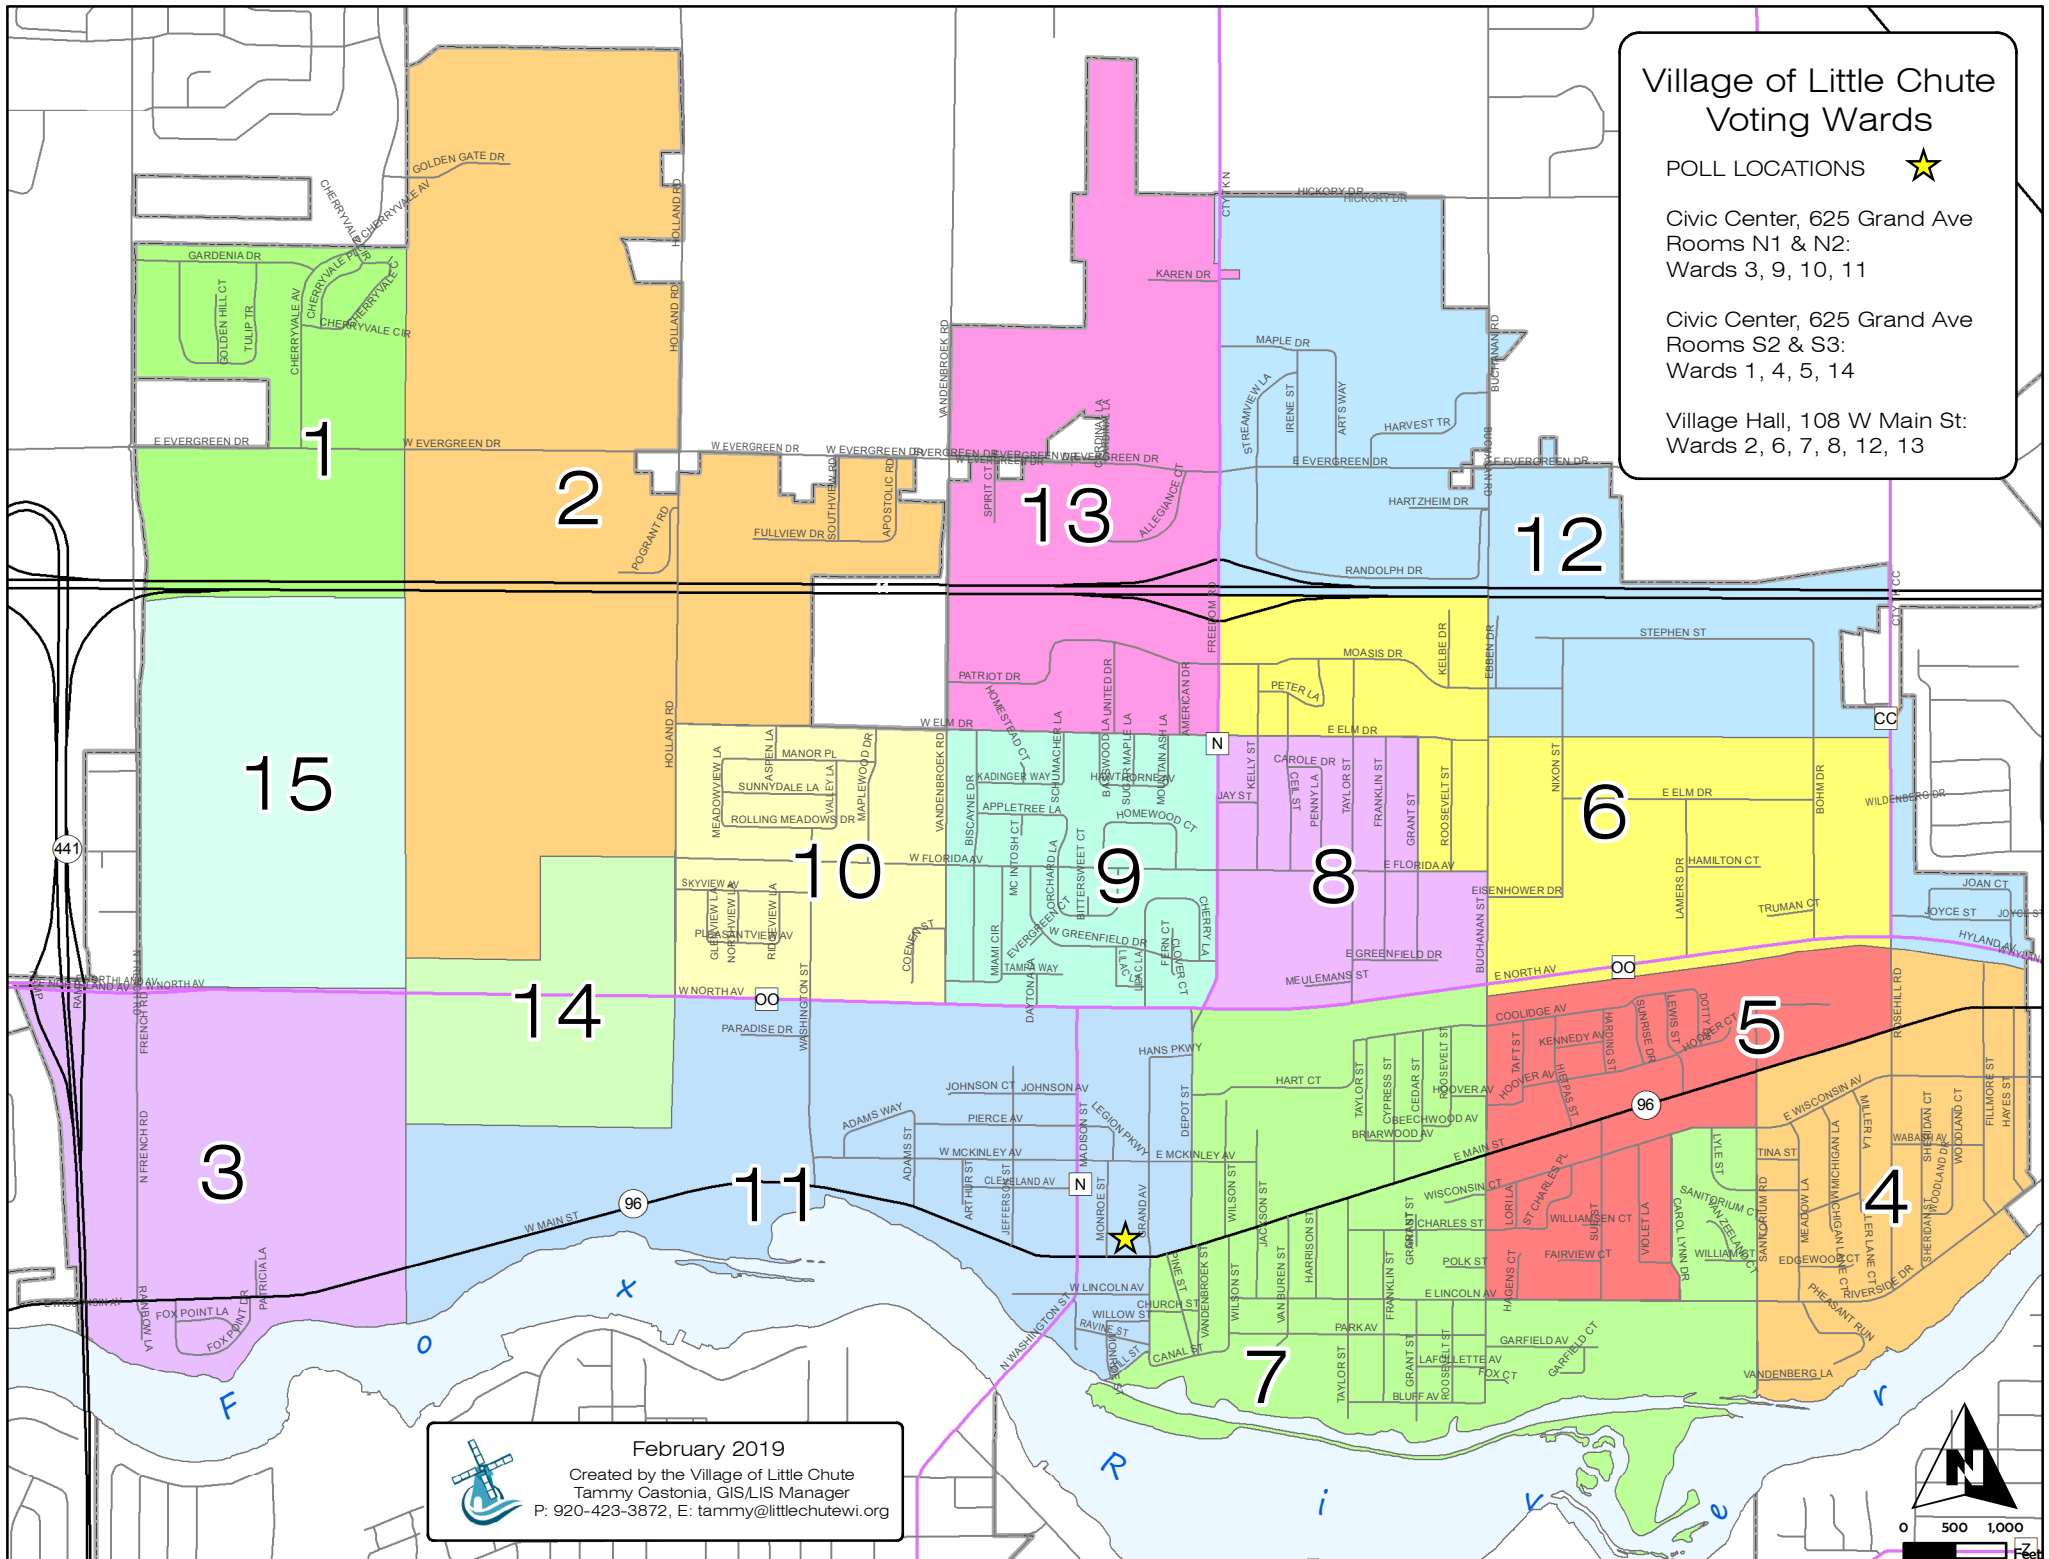

Village of Little Chute Voting Wards

POLL LOCATIONS ★

Civic Center, 625 Grand Ave
Rooms N1 & N2:
Wards 3, 9, 10, 11

Civic Center, 625 Grand Ave
Rooms S2 & S3:
Wards 1, 4, 5, 14

Village Hall, 108 W Main St.
Wards 2, 6, 7, 8, 12, 13

February 2019
Created by the Village of Little Chute
Tammy Castonia, GIS/LIS Manager
P: 920-423-3872, E: tammy@littlechutewi.org