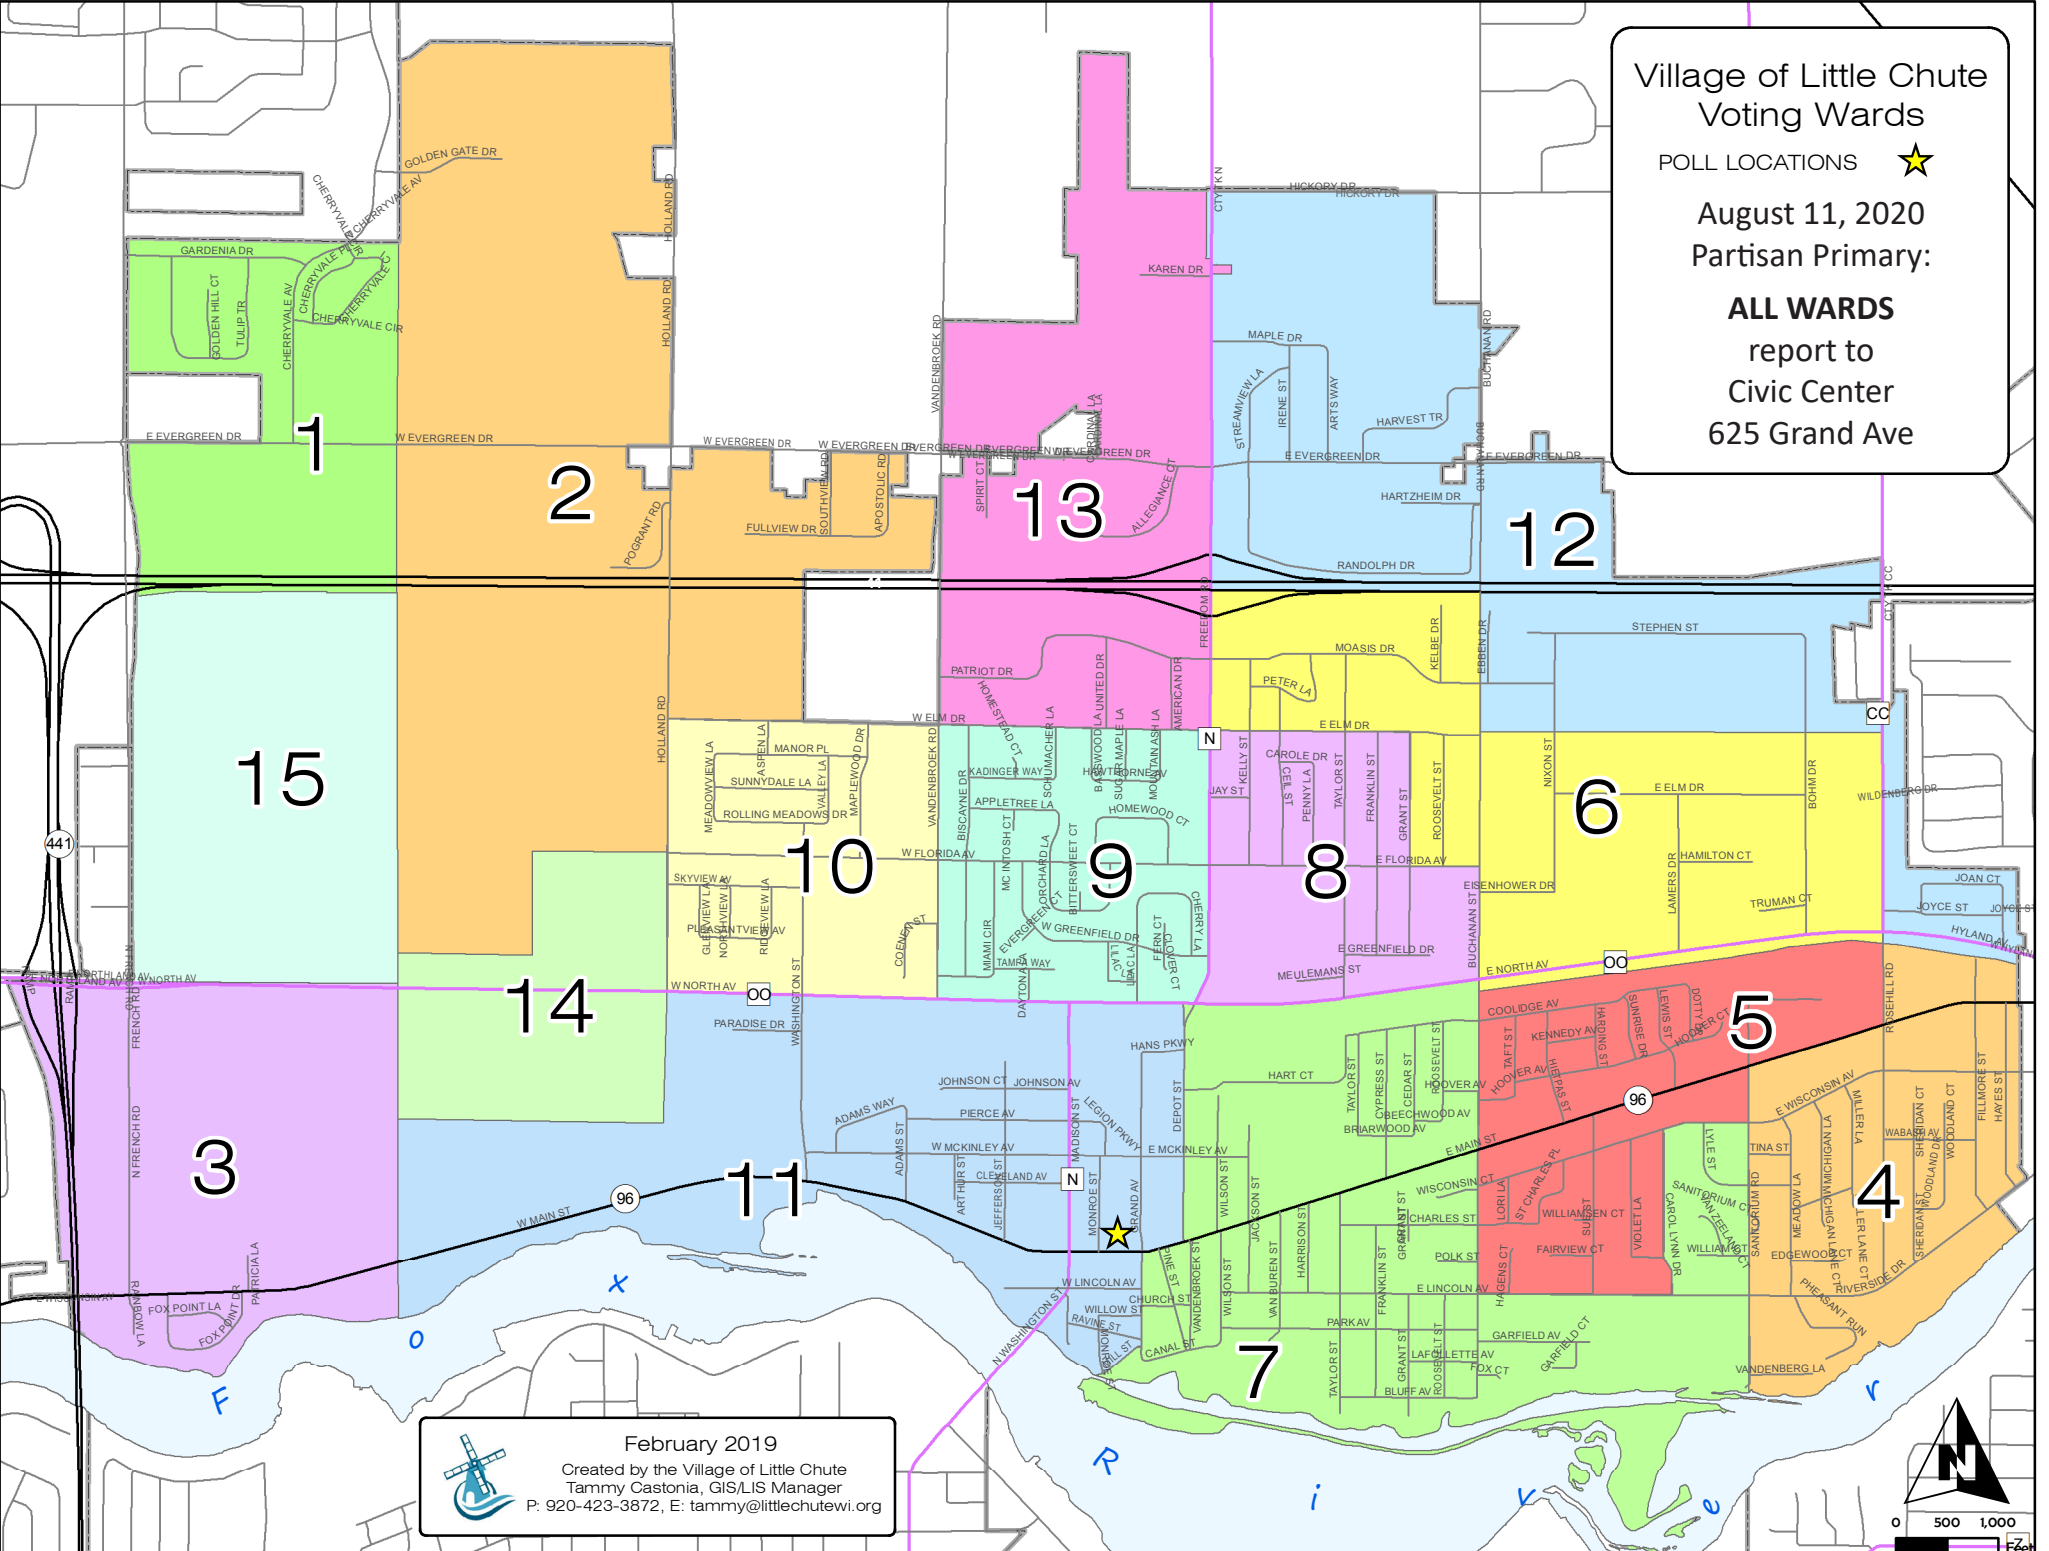

Village of Little Chute Voting Wards

POLL LOCATIONS ★

August 11, 2020
Partisan Primary:

ALL WARDS
report to
Civic Center
625 Grand Ave

February 2019
Created by the Village of Little Chute
Tammy Castonia, GIS/LIS Manager
P: 920-423-3872, E: tammy@littlechutewi.org